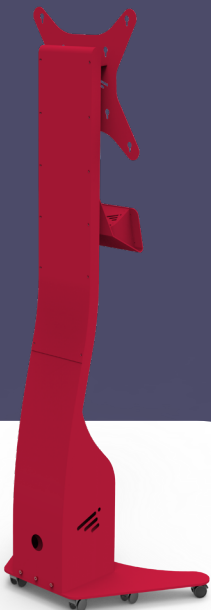

The Yoo'UP app replaces the remote control, allowing access to all the features offered by the interface.

Secure storage

The XS Pro is equipped with a secure compartment to store your equipment.

Assisted height adjustment

The XS Pro allows quick and effortless adjustment of the screen height to suit any user (people with reduced mobility, children) and any use.

Offset system

USB and HDMI ports have been placed inside the mount to facilitate connections.

Integrated mobility

Its base has been designed to provide excellent stability to facilitate displacements, like passing through doors.

Optional

- Selection of color.
- Addition of your logo.
- Shelf holder.
- Power inverter (Backup)

XS PRO

www.yooup.fr

SUPPORT

- HEIGHT ADJUSTMENT : Assisted
- ADJUSTING STROKE : 300 mm
- FURTHER ADJUSTMENT : inclination
- MATERIALS : Steel, Aluminum and ABS
- POWER SUPPLY : 100-240VAC, 2.8A, 50/60Hz
- MAX POWER CONSUMPTION (W/O TV): 30 W
- IDEAL ENVIRONMENT : 0-40°C, 0-90% relative humidity (without condensation) indoors only
- STANDARD COLORS : Red RAL 3027, Black carbon textured and Glacial White Aluminum