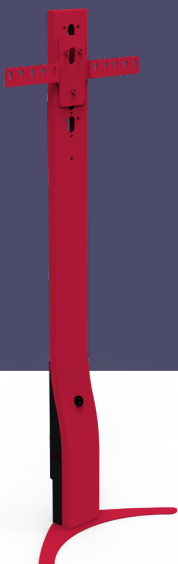

## Discreet support

The refined design of the oYoo will blend perfectly with the wall of your interior without requiring any drilling. Its shape is designed to take as little space as possible.

## Offset system

USB and HDMI ports have been placed inside the mount to facilitate connections.

## Demountable mount

The oYoo stand is fully removable for easy storage when not in use.

## Optional

- Yoo'UP Control
- Selection of color.
- Addition of your logo.