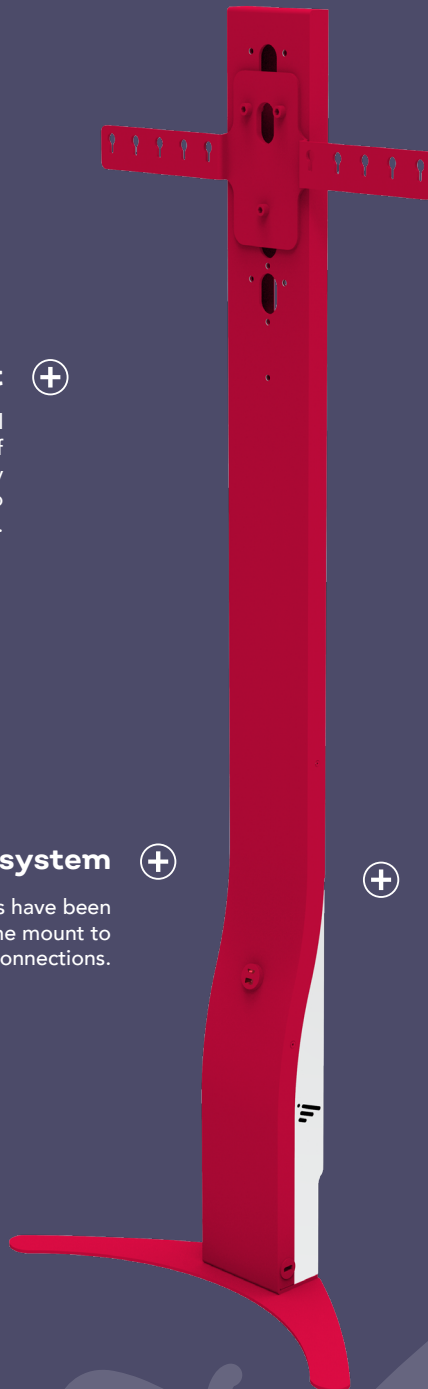

YOO'UP

TAME STEEL WITH STYLE

oYoo, the most discreet and operational on the market.

Discreet support

The refined design of the oYoo will blend perfectly with the wall of your interior without requiring any drilling. Its shape is designed to take as little space as possible.

Offset system

USB and HDMI ports have been placed inside the mount to facilitate connections.

Demountable mount

The oYoo stand is fully removable for easy storage when not in use.

Practical storage

A convenient space enables to store your small equipment (BYOD, wireless system, ...) and to hide your cables.

Optional

- Yoo'UP Control
- Selection of color.
- Addition of your logo.

OYOO

www.yooup.fr